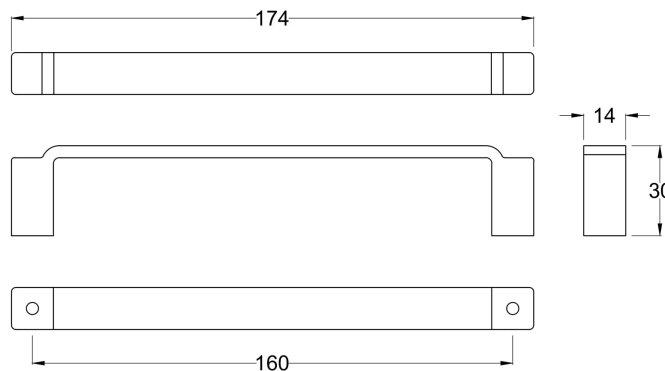

Sales Code: H1325

Description: Art Deco Handle

Product Dimensions

Length (mm):	
Width (mm):	14
Height (mm):	174
Depth (mm):	30
Nett Weight (kg):	0.1

Packaging Dimensions

Height (mm):	220
Width (mm):	30
Depth (mm):	20
Gross Weight (kg):	0.1

Packaging Data

Box Colour:	Polybagged
Box Qty:	1
Label Size:	100 x 50
Label Colour:	White Label
Label Qty:	1

Outer Box Dimensions (If Applicable)

Height (mm):	
Width (mm):	
Length (mm):	
Depth (mm):	
Gross Weight (kg):	
Barcode:	5056211855453

Product Details

Country of Origin:	United Kingdom
Fitting Instruction:	No
CE & UKCA:	N/A
Product Material:	Brass
Heating Element Wattage:	Not Applicable
Colour/Finish:	Chrome
Product Diameter:	N/A
Connection Size:	160mm Centres