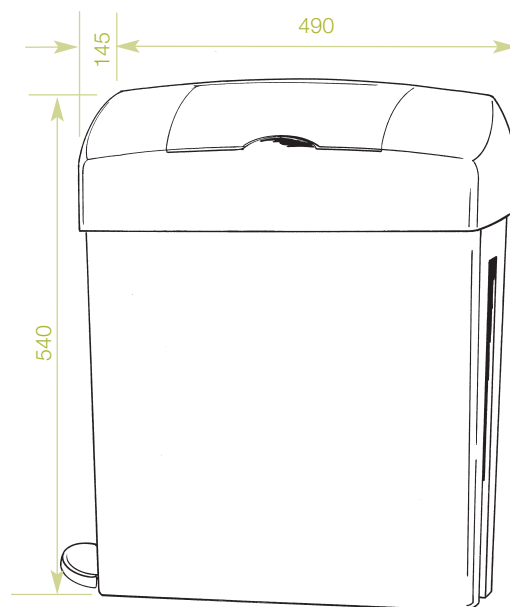

## Free Standing

### BC 981 Dolphin Plastic Sanitary Bin

- All plastic construction
- Slim fit for easy location
- Easy bag filling and replacement
- Pedal operated bin

#### Product data

- H 255 W 193 mm
- Projection 145mm
- 25 litres