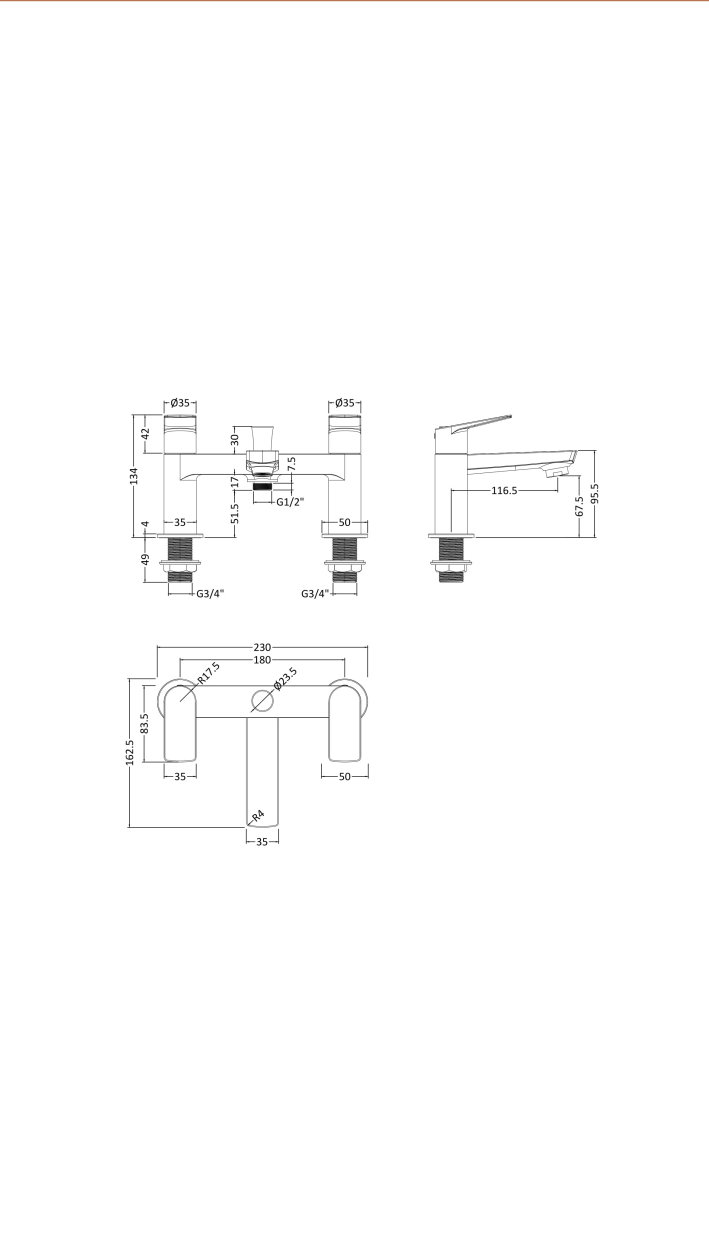

Sales Code: DRI304

Description: Drift Deck Mounted Bsm

Product Dimensions

Height (mm):	134
Width (mm):	230
Depth (mm):	163
Length (mm):	
Nett Weight (kg):	1.9

Packaging Dimensions

Height (mm):	180
Width (mm):	220
Depth (mm):	310
Gross Weight (kg):	2.1

Packaging Data

Box Colour:	White Cardboard Box
Box Qty:	1
Label Size:	100 x 50
Label Colour:	White Label
Label Qty:	1

Outer Box Dimensions (If Applicable)

Height (mm):	
Width (mm):	
Depth (mm):	
Length (mm):	
Gross Weight (kg):	
Barcode:	5056211840374

Product Details

Country of Origin:	China
Fitting Instruction:	Yes
Product Material:	Brass
Control Type:	Manual
Waste Included:	Waste Not Included
Waste Type:	Not Applicable
WRAS Approval: No	Approval No:
Valve/Cartridge Type:	1/4 Turn Ceramic Disc
Colour/Finish:	Chrome
Mount Type:	Deck
Operating Pressure (bar):	0.2
Flow Rates: (Litres Per Min)	0.1 bar: 5,3 0.5 bar: 17,7 1 bar: 25,8 2 bar: 36,6 3 bar: 45
Pipe Size:	3/4"
Pipe Centres:	180