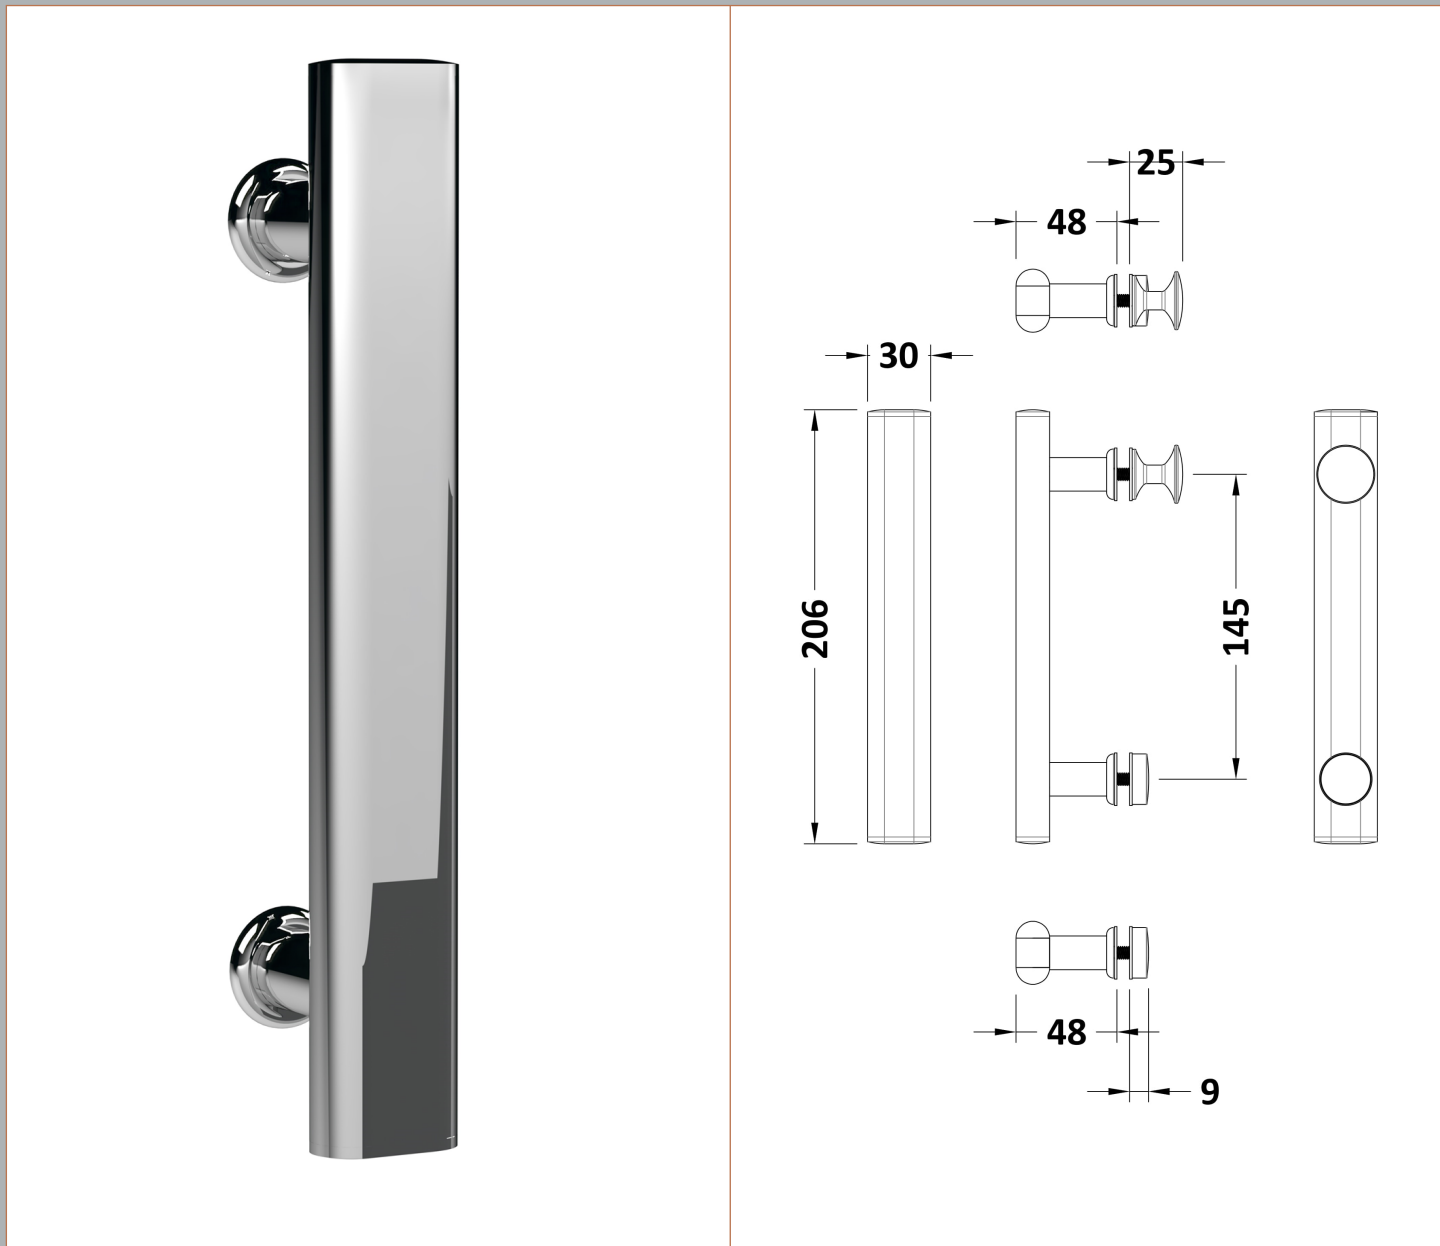

Sales Code: HAN005AA

Description: T Bar Handle

**Product Dimensions**

Length (mm):	
Width (mm):	30
Height (mm):	206
Depth (mm):	79
Nett Weight (kg):	0.13

**Packaging Dimensions**

Height (mm):	200
Width (mm):	30
Depth (mm):	74
Gross Weight (kg):	0.13

**Packaging Data**

Box Colour:	
Box Qty:	
Label Size:	x
Label Colour:	
Label Qty:	

**Outer Box Dimensions (If Applicable)**

Height (mm):	
Width (mm):	
Length (mm):	
Depth (mm):	
Gross Weight (kg):	
Barcode:	5055275885994

**Product Details**

Country of Origin:	China
Fitting Instruction:	No
CE & UKCA:	
Product Material:	Stainless Steel
Heating Element Wattage:	Not Applicable
Colour/Finish:	Chrome
Product Diameter:	
Connection Size:	N/A